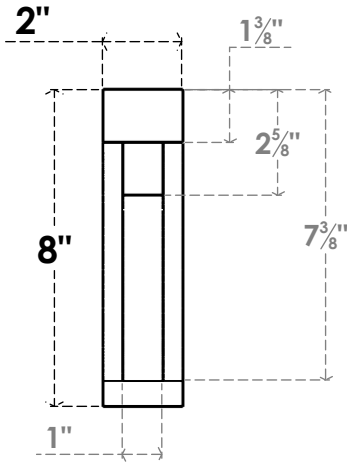

ITEM NUMBER: RFTURS020X08000X32000X008RIV00RCPR

2"W X 8"H X 32"L TIMBERTHANE ROUGH CEDAR RIVERA FAUX WOOD SOLID RAFTER TAIL, 8"L END, PRIMED TAN

FRONT PROFILE

ISOMETRIC

GENERATED DATE : 03/02/2023

EKENA MILLWORK
 2300 WEST MAIN ST.
 CLARKSVILLE, TX 75426
 TOLL FREE: 866-607-0453
 WWW.EKENAMILLWORK.COM

NOTES

1. INSTALLATION TO BE COMPLETED IN ACCORDANCE WITH MANUFACTURER'S SPECIFICATIONS.
2. DRAWING MAY NOT BE TO SCALE
3. THIS DRAWING IS INTENDED FOR DESIGN AND PLANNING PURPOSES ONLY.
4. ALL INFORMATION CONTAINED HEREIN WAS CURRENT AT THE TIME OF DEVELOPMENT BUT MUST BE REVIEWED AND APPROVED BY THE PRODUCT MANUFACTURER TO BE CONSIDERED ACCURATE.
5. TIMBERTHANE ARCHITECTURAL PRODUCTS ARE MADE FROM HIGH DENSITY URETHANE AND COME FACTORY PRIMED