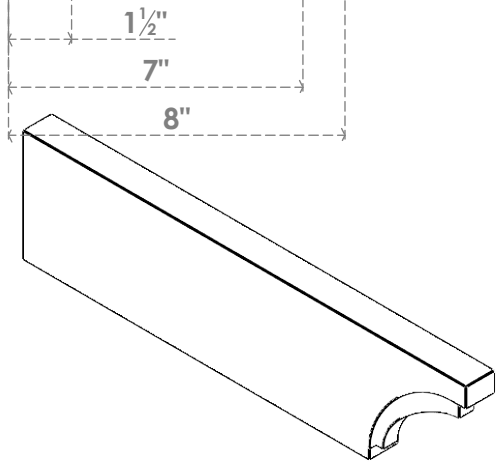

ITEM NUMBER: RFTURS020X08000X32000X008RIV00RCPR

2"W X 8"H X 32"L TIMBERTHANE ROUGH CEDAR RIVERA FAUX WOOD SOLID RAFTER TAIL, 8"L END, PRIMED TAN

FRONT PROFILE

ISOMETRIC

GENERATED DATE : 03/02/2023

EKENA MILLWORK
 2300 WEST MAIN ST.
 CLARKSVILLE, TX 75426
 TOLL FREE: 866-607-0453
 WWW.EKENAMILLWORK.COM

NOTES

1. INSTALLATION TO BE COMPLETED IN ACCORDANCE WITH MANUFACTURER'S SPECIFICATIONS.
2. DRAWING MAY NOT BE TO SCALE
3. THIS DRAWING IS INTENDED FOR DESIGN AND PLANNING PURPOSES ONLY.
4. ALL INFORMATION CONTAINED HEREIN WAS CURRENT AT THE TIME OF DEVELOPMENT BUT MUST BE REVIEWED AND APPROVED BY THE PRODUCT MANUFACTURER TO BE CONSIDERED ACCURATE.
5. TIMBERTHANE ARCHITECTURAL PRODUCTS ARE MADE FROM HIGH DENSITY URETHANE AND COME FACTORY PRIMED