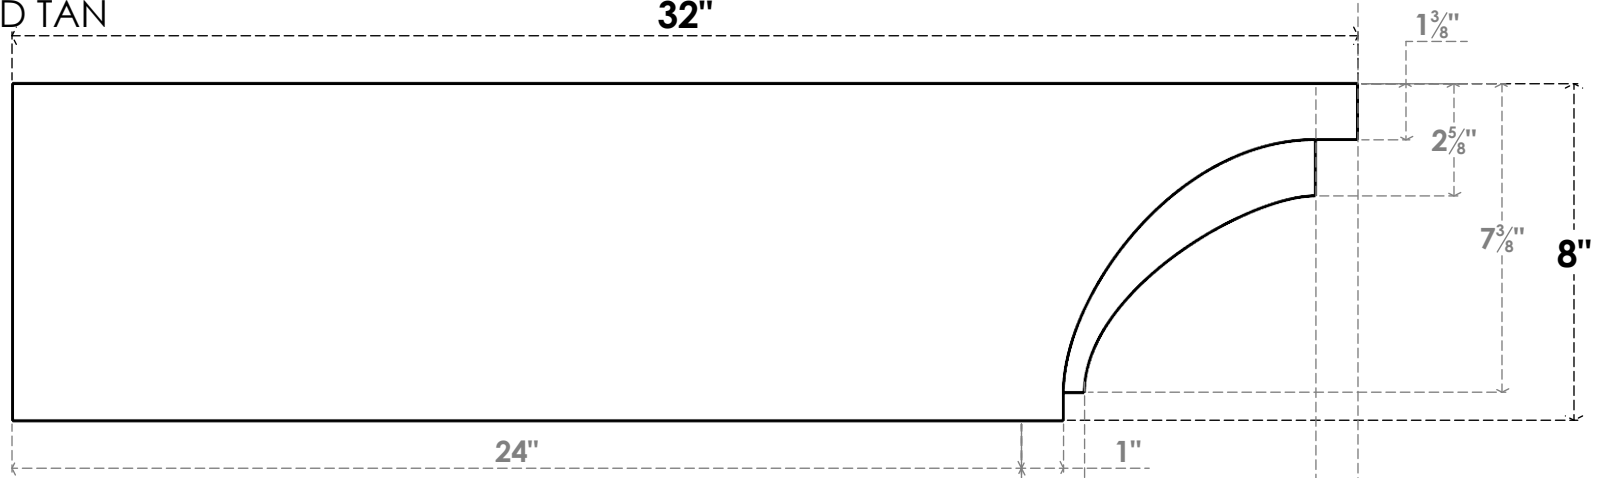

ITEM NUMBER: RFTURS020X08000X32000X008RIV00RCPR

2"W X 8"H X 32"L TIMBERTHANE ROUGH CEDAR RIVERA FAUX WOOD SOLID RAFTER TAIL, 8"L END, PRIMED TAN

FRONT PROFILE

ISOMETRIC

GENERATED DATE : 03/02/2023

EKENA MILLWORK
 2300 WEST MAIN ST.
 CLARKSVILLE, TX 75426
 TOLL FREE: 866-607-0453
 WWW.EKENAMILLWORK.COM

NOTES

1. INSTALLATION TO BE COMPLETED IN ACCORDANCE WITH MANUFACTURER'S SPECIFICATIONS.
2. DRAWING MAY NOT BE TO SCALE
3. THIS DRAWING IS INTENDED FOR DESIGN AND PLANNING PURPOSES ONLY.
4. ALL INFORMATION CONTAINED HEREIN WAS CURRENT AT THE TIME OF DEVELOPMENT BUT MUST BE REVIEWED AND APPROVED BY THE PRODUCT MANUFACTURER TO BE CONSIDERED ACCURATE.
5. TIMBERTHANE ARCHITECTURAL PRODUCTS ARE MADE FROM HIGH DENSITY URETHANE AND COME FACTORY PRIMED